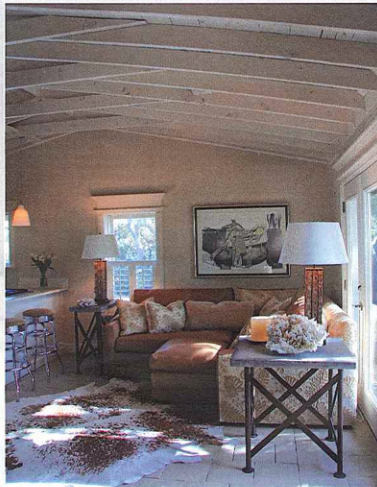

Zoe Murphy Compton
Zoe Murphy Compton, Ltd.

IS AWARDED THE 2009 ASID INTERIOR DESIGN AWARD

RESIDENTIAL HONORABLE MENTION - UNDER 3500

Remodeling a water front 1940's fishing shack called for simple materials and great sensitivity to the environment.

Pulling colors from the Texas Gulf Coast birds; grays, whites and beiges to hopefully not disturb the blue waterfront view. For a very small space a tight but functional floor plan was key. The remodel involved first cleaning up the color palette then moving a door, creating an entry, adding a door for guest bathroom access, using old porch posts for bed frames and an old barn door that was white washed for character conformed the space.

The remodel included new kitchen cabinets, new appliances, plumbing and hardware, plantation shutters and painting the Saltillo tile floor with epoxy. All materials are natural using linen, cotton, leather, sheepskin, concrete and steel.

For added character the owner/designer pulls a thread of her ranch style life and horses throughout the house.